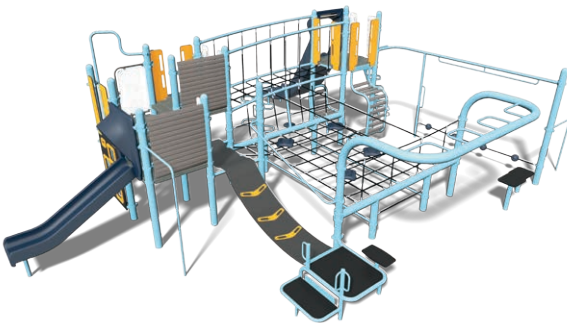

**13. Fire Pole** A fun way to slide to the ground

**14. Square Loop Incline Climber**

Kids can climb outside or inside the rungs of this unique climber

**15. Square Loop Vertical Climber**

Kids climb up to a higher level or across to other activities

**16. Swiggle Stix®** Improve balance and depth perception while stepping across the pods

**17. Cabin Seating Area** A cozy space for kids, parents or teachers to hang out amidst the play

18

19

**18. Turning Bar** Great for flips or hanging

**19. Square Steppers** Elevated steps lead from one activity to the next and provide a different perspective on the environment

**20. Belt Hammock** Perfect for lounging while immersed in play

**Not pictured: Transfer Station** An easy access point for kids to transfer from wheelchair to playground