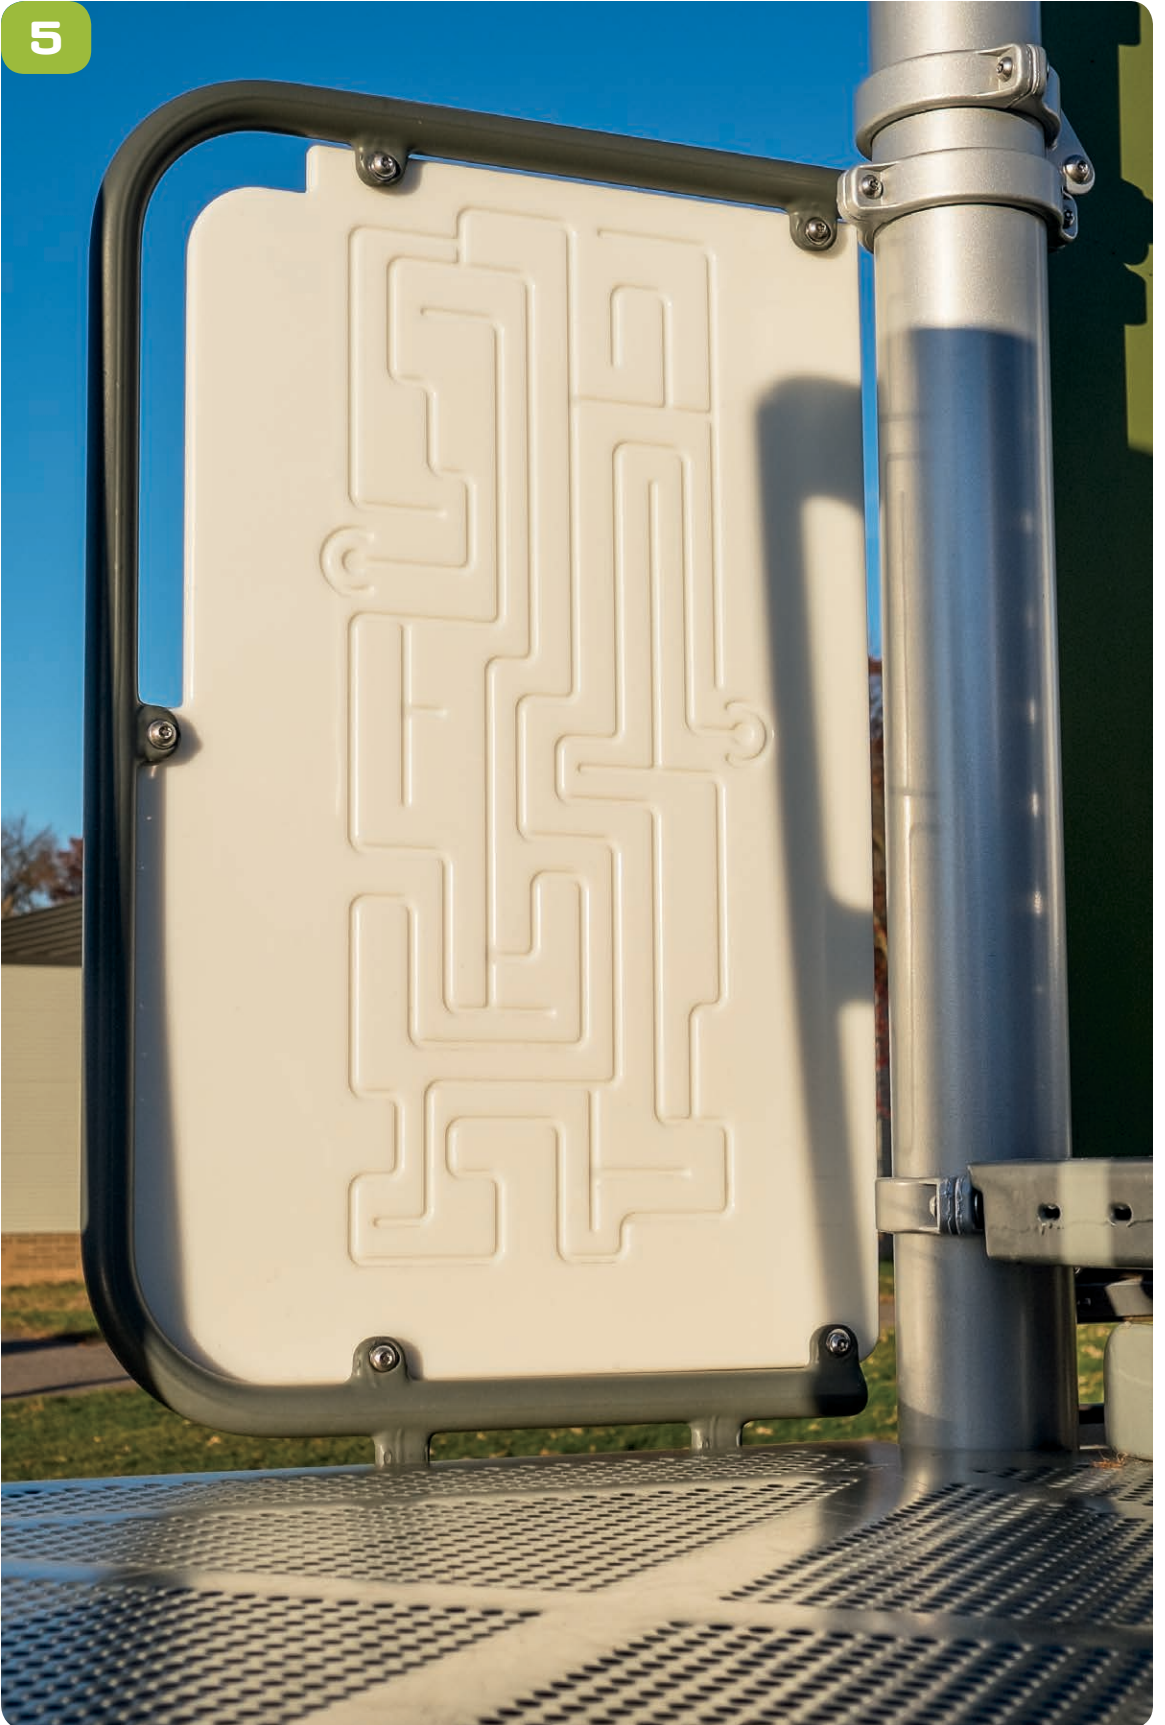

## 20 times the play value

Smart Play: Venti epitomizes smart design. Materials are used efficiently to create a large number of activities. The compact size requires less space and surfacing material than typical playgrounds, resulting in a lower total investment. Choose three colors to create the unique aesthetic that will draw kids in to explore all the fun that Smart Play: Venti has to offer.

**2. Inclined Cable Walk** A network of cables forms a path from one platform to the next

**3. Belt Bridge** A flexible climber that is fun for walking, crawling and bouncing

**4. Vertical Panel Climber** Kids can climb up the unique shapes and peek through to see friends on other activities

5

6

7

**5. Panel Maze** The translucent panel highlights a relief maze for unique problem solving

**6. Windowpane Overhead Ladder** Kids use upper-body strength and problem-solving skills to find a way across this signature playground component