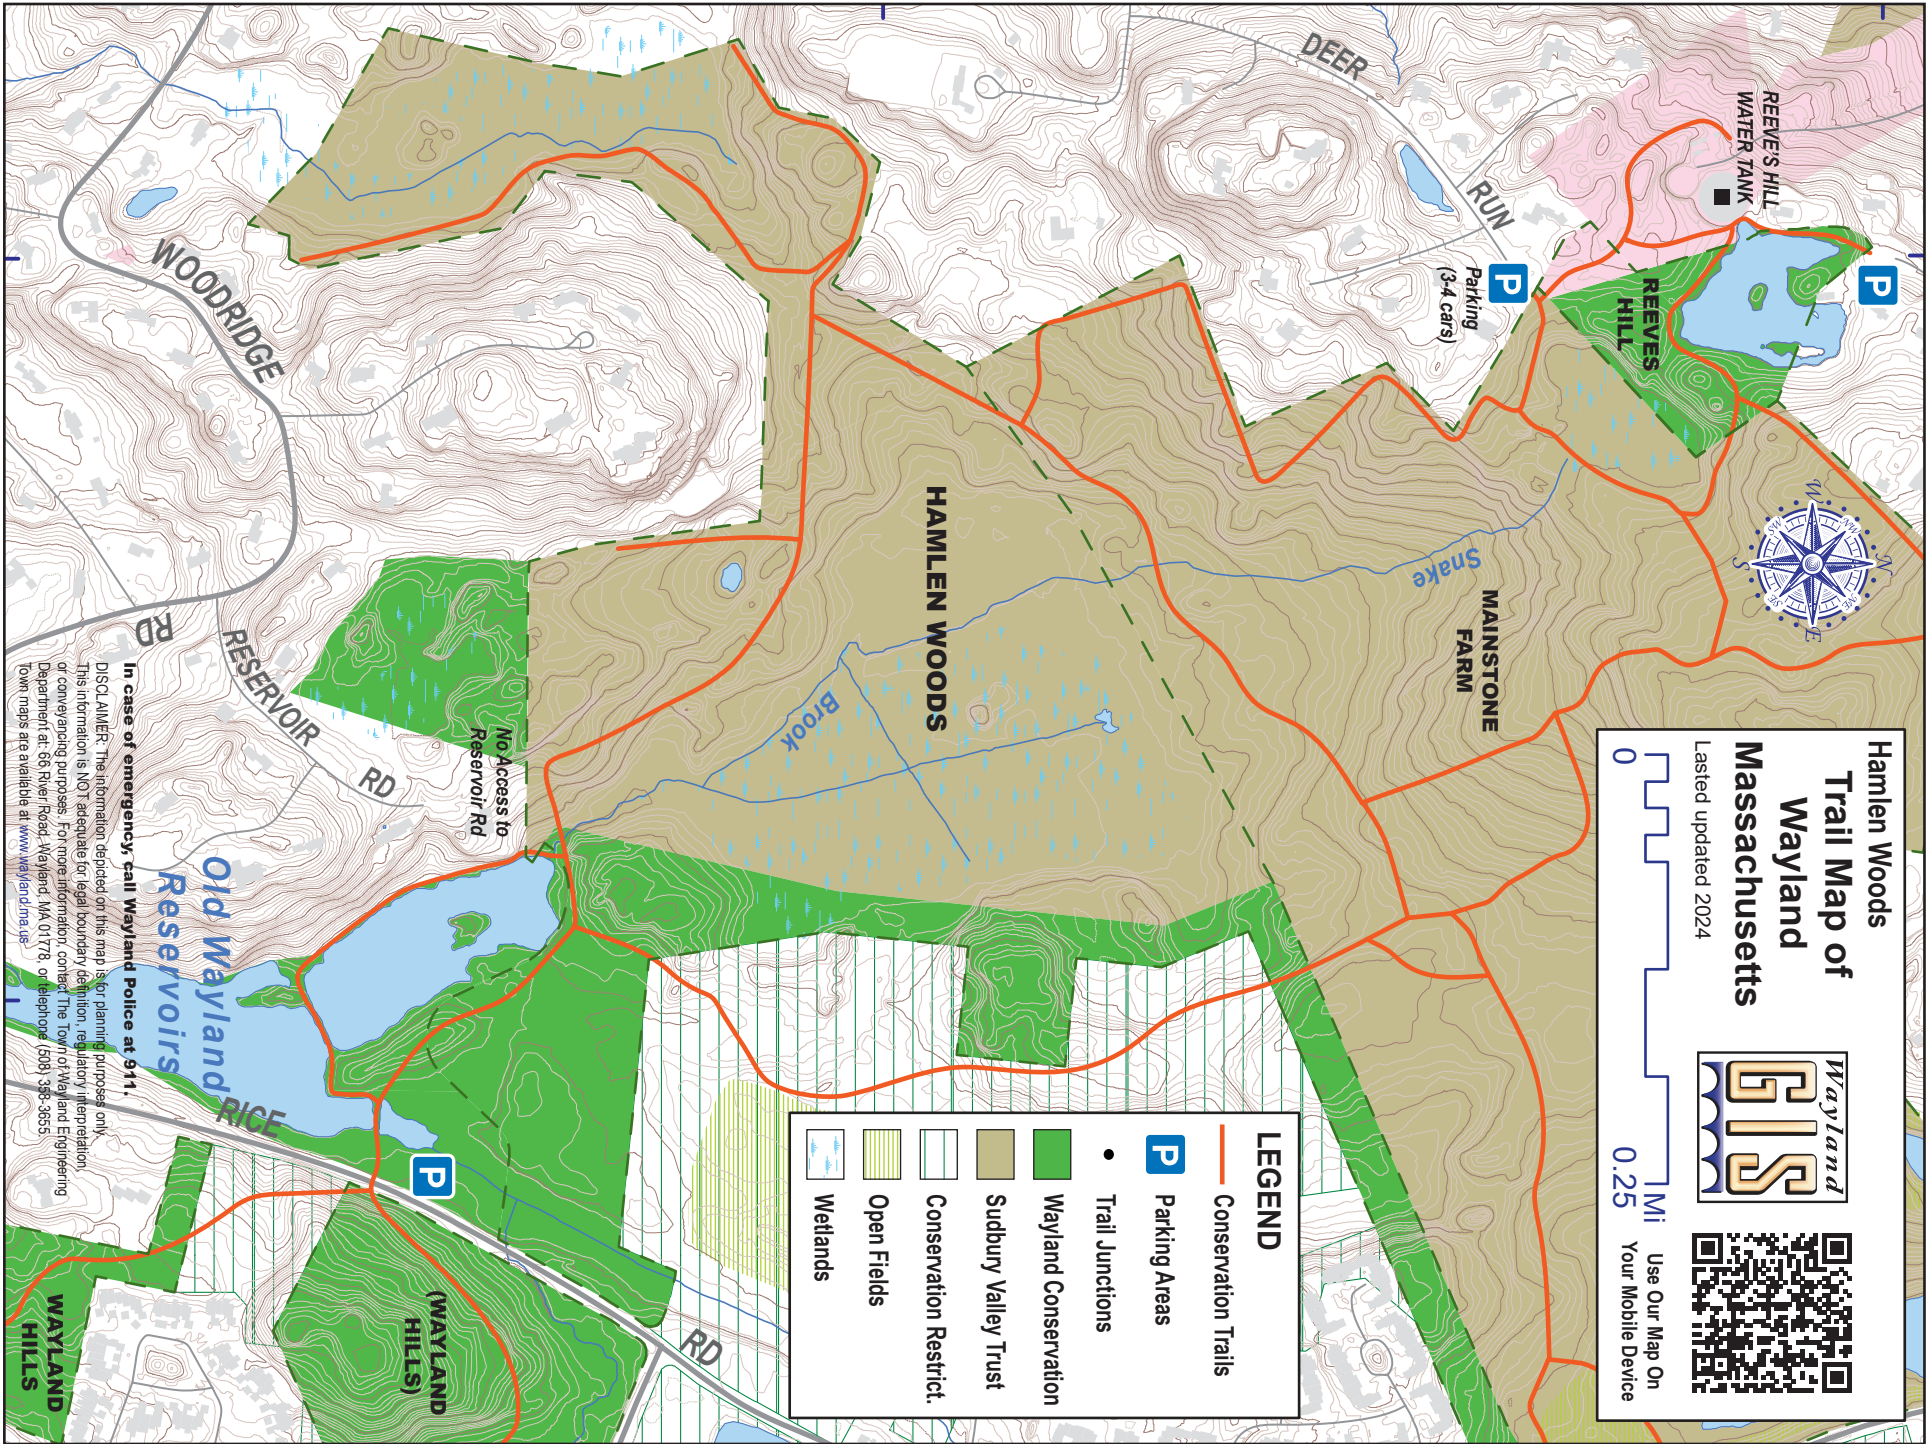

42°21'0"N

42°20'30"N

71°21'0"W

71°21'0"W

REEVES HILL WATER TANK

P

P

Parking (3-4 cars)

**Hamlen Woods
Trail Map of
Wayland
Massachusetts**

Last updated 2024

0 0.25 1 MI
Use Our Map On
Your Mobile Device

LEGEND

- Conservation Trails
- P Parking Areas
- Trail Junctions
- Wayland Conservation
- Sudbury Valley Trust
- Conservation Restrict.
- Open Fields
- Wetlands

HAMLEN WOODS

MAINSTONE FARM

Snake Brook

WOODRIDGE RD

RESERVOIR RD

Old Wayland Reservoirs

RICE RD

(WAYLAND HILLS)

WAYLAND HILLS

No Access to Reservoir Rd

In case of emergency call Wayland Police at 911.

DISCLAIMER: The information depicted on this map is for planning purposes only. This information is NOT a substitute for legal boundary definition, regulatory interpretation, or conveying purposes. For more information, contact The Town of Wayland Engineering Department at 86 River Road, Wayland, MA 01778, or telephone (508) 358-3855. Town maps are available at www.waylandma.us

71°20'30"W